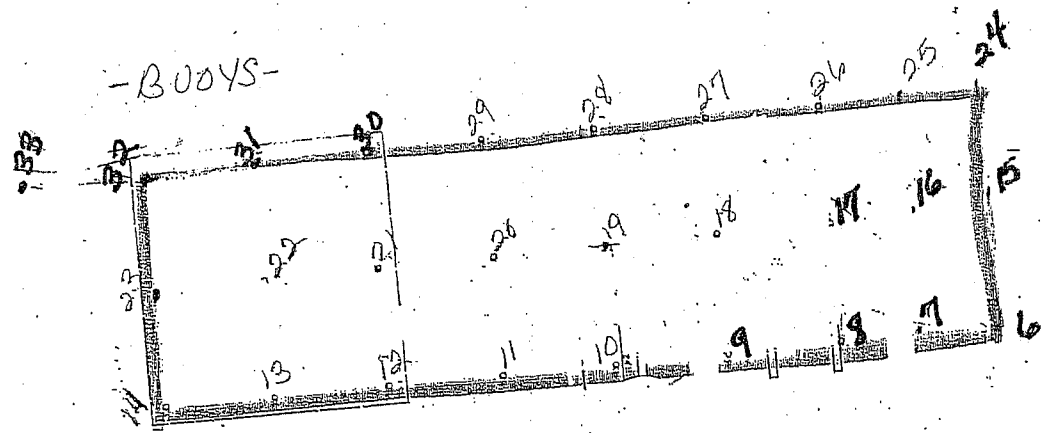

ST. LOUIS BAY
CITY OF DEERHAVEN

WEST

-BOOYS-

CANOE RACKS
#13-24 (2 SETS)

CANOE RACKS

(CITY DOCK)

-DOCKS-

SLIDES

NORTH

SOUTH

SHORE SPACES

SLIDES

SLIDES

GAZEBO

CANOE RACKS
#1-12

2 SETS
CANOE RACKS
(at Lake Ave
end of Beach.)

LAKE AVE.

TENNIS
COURTS

AZORE RD.

EAST

PARK AVE